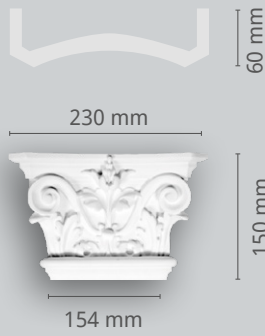

HKP 15 D
Art.-Nr. 24403
10 pieces