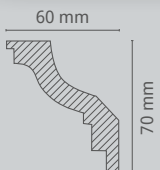

to combine with
rosette **Sarah**, page 22

Lisa
Art.-Nr. 24217
30 pieces

to combine with
rosette **Gabi**, page 22